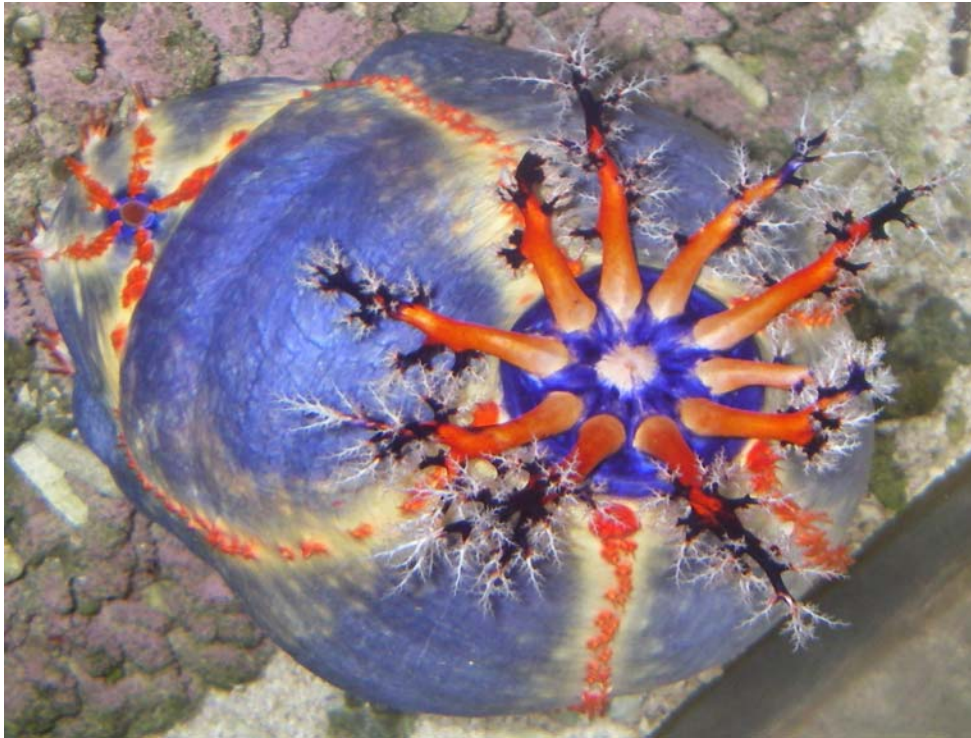

TROPICAL SEA CUCUMBER (Sea Apple)

GROUP/PHYLUM: Echinoderm

COLOUR: Red – Blue

MOVEMENT: Tube Feet – also for holding onto rocks

TEXTURE: Soft – Squishy – Smooth

SHAPE: Sausage – Round – Oval

HOW IT EATS: It is a filter feeder
It has sticky branches out its mouth

DEFENCE: Bright red colour is a warning to other animals not to eat it, because it is poisonous

JOB: Filter water

They have two openings – one for food to go in – the other for waste to go out and for breathing!